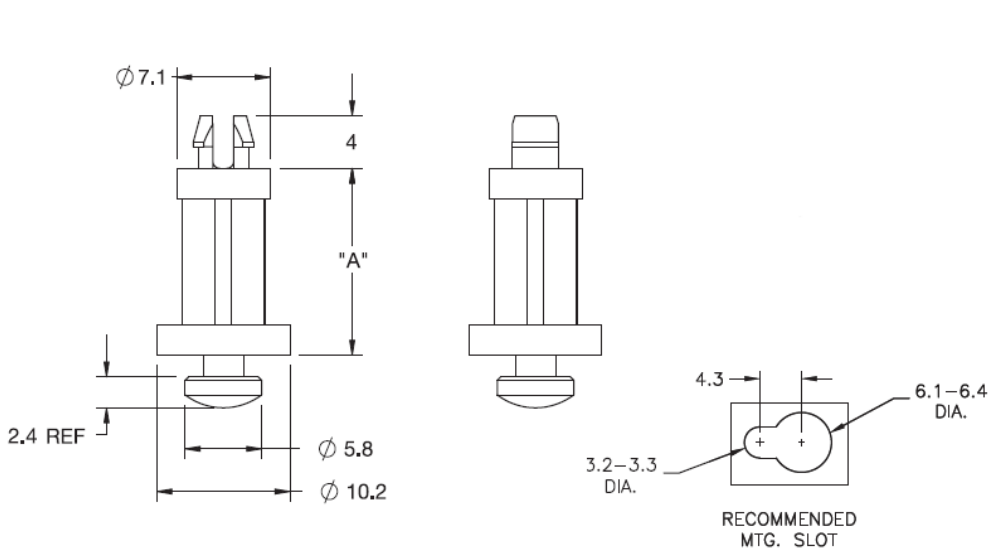

## KSLSP-1 - Key Slot Locking Support Post

**Details:**

- **Material: Nylon 6/6, UL 94 V-2, RMS-01\***
- **Material: Nylon 6/6, UL 94 V-0, RMS-19\***
- **Color: natural**
- **Standard pack: 1000 pcs**

Symbol	Height A ±0.4	Top mounting hole dia. ±0.08	Top panel thickness	Bottom panel thickness	Material	Flammability	Color
	[mm]	[mm]	[mm]	[mm]			
KSLSP1-10-19	15.9	4	1.57	1.57	PA 66	UL94 V-0	natural