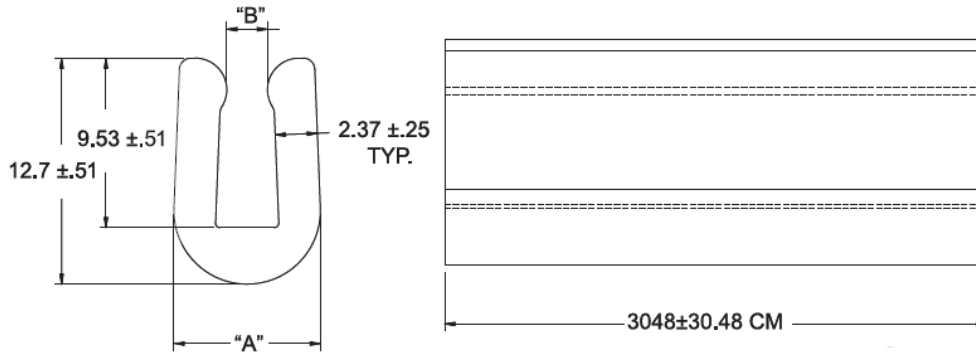

IP-RG - Rubber Edge Grommet

Details:

- **Material: TPE, RMS-214***
- **Color: Black**
- **Standard Pack: 30M Roll**

Symbol	Panel thickness	A	B	Standard pack	Material	Color
	[mm]	[mm]	[mm]	[m]		
IP-RG-3	3.18	8.23	2.29	30.5	TPE	black