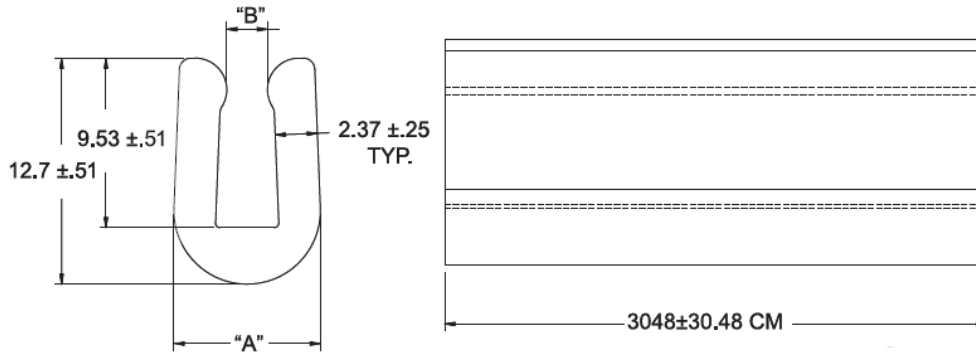

IP-RG - Rubber Edge Grommet

Details:

- **Material: TPE, RMS-214***
- **Color: Black**
- **Standard Pack: 30M Roll**

Symbol	Panel thickness	A	B	Standard pack	Material	Color
	[mm]	[mm]	[mm]	[m]		
IP-RG-2	2.36	7.44	1.52	30.5	TPE	black