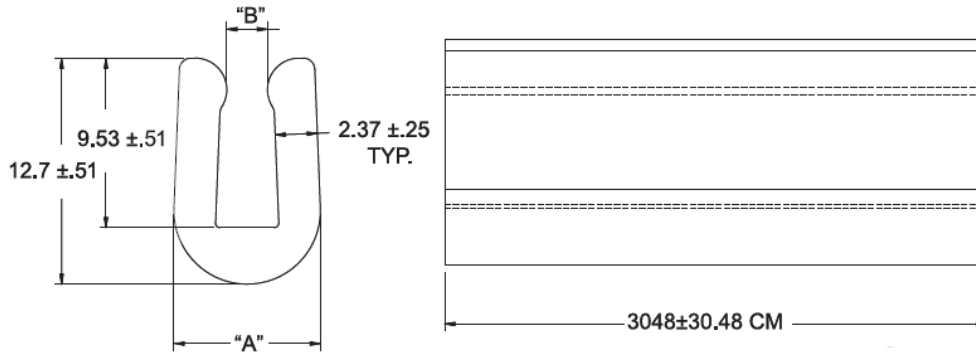

## IP-RG - Rubber Edge Grommet

Details:

- **Material: TPE, RMS-214\***
- **Color: Black**
- **Standard Pack: 30M Roll**

Symbol	Panel thickness	A	B	Standard pack	Material	Color
	[mm]	[mm]	[mm]	[m]		
IP-RG-1	1.6	6.74	0.76	30.5	TPE	black