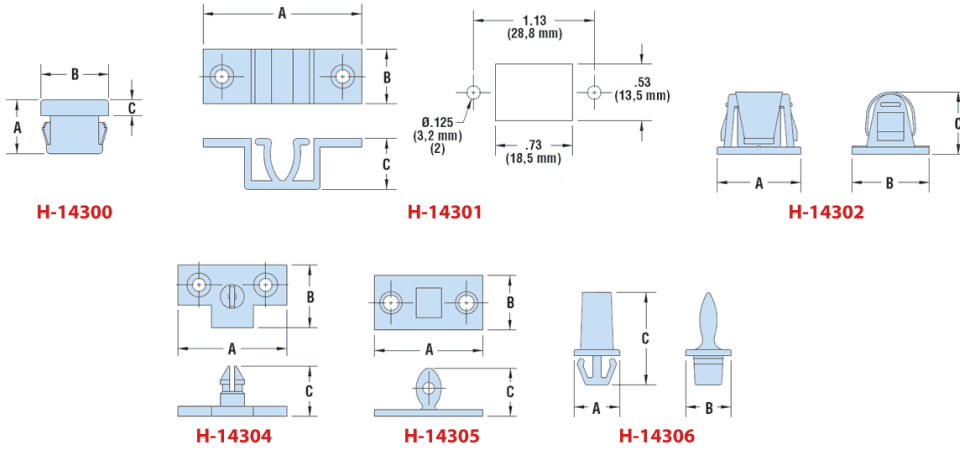

## H-DL - Latches and strikers

Details:

- **Material: Nylon 6/6**
- **Colour: natural**

Symbol	Mounting hole	Panel thickness range	A	B	C	Striker part no.	Material	Color
	[mm]	[mm]	[mm]	[mm]	[mm]			
H-14302	11.8 x 16.9	1.0	20	18.5	14.9	H-14306	PA 66	natural

### Strikers

Part No.	Mounting hole diameter	Mounting hole separation	A	B	C	Latch part no.
	[mm]					
H-14304	3.1	15.9	26.0	15.0	12.0	H-14300
H-14305	3.2	18.0	25.8	13.0	11.4	H-14301
H-14306	7.2 x 8.5	-	10.8	11.0	20.6	H-14302