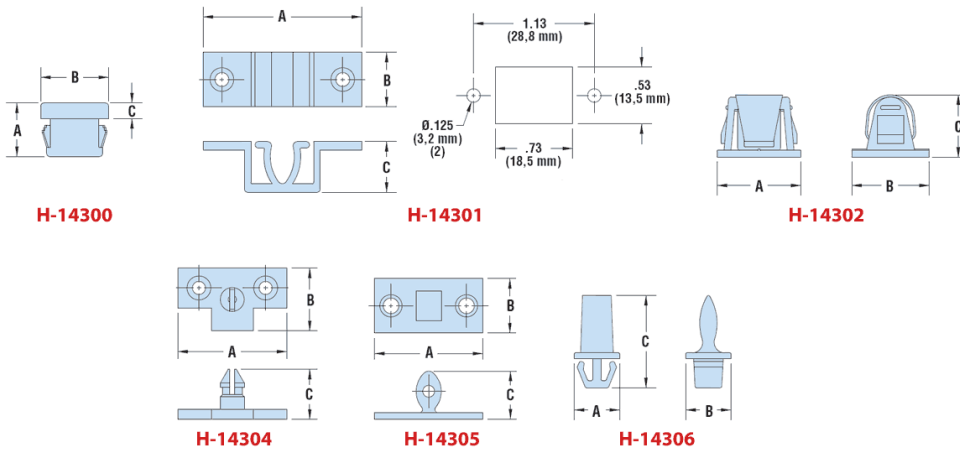

H-DL - Latches and strikers

Details:

- **Material: Nylon 6/6**
- **Colour: natural**

Symbol	Mounting hole	Panel thickness range	A	B	C	Striker part no.	Material	Color
	[mm]	[mm]	[mm]	[mm]	[mm]			
H-14300	Ø9.0	1.2 - 1.6	8.5	10.8	2.5	H-14304	PA 66	natural

Strikers

Part No.	Mounting hole diameter	Mounting hole separation	A	B	C	Latch part no.
	[mm]					
H-14304	3.1	15.9	26.0	15.0	12.0	H-14300
H-14305	3.2	18.0	25.8	13.0	11.4	H-14301
H-14306	7.2 x 8.5	-	10.8	11.0	20.6	H-14302