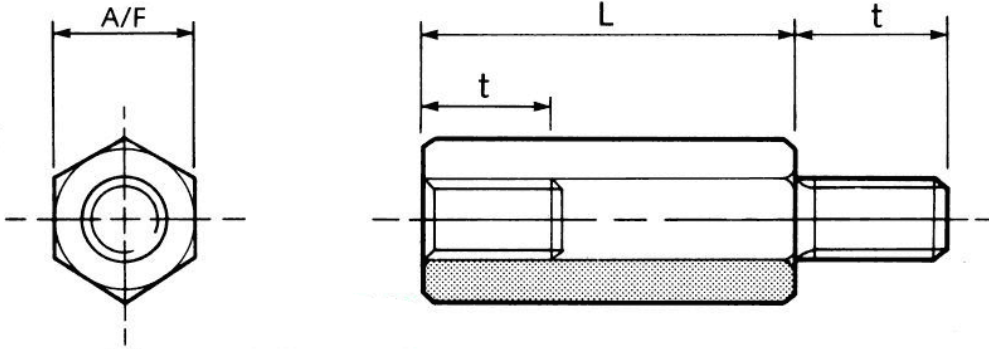

GH-2 - Metric Hex Low Voltage Insulators

Details:

- **Body material: Nylon 66**
- **Flammability: UL94 HB**
- **Colour: Natural**
- **Threaded insert material: brass**
- Standard Pack: 100/Bag

Symbol	Int. thread	Ext. thread	Wrench size	Int. thread length	Ext. thread length	Length	Material	
			A/F	t	t	L		
			[mm]	[mm]	[mm]	[mm]		
GH-M6-12.7-60-2	M6	M6	12.7	12.7	12.7	60	PA 66, brass	