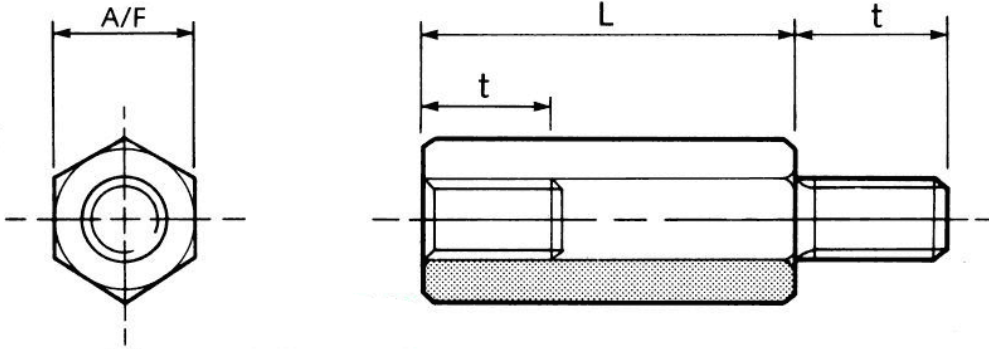

GH-2 - Metric Hex Low Voltage Insulators

Details:

- **Body material: Nylon 66**
- **Flammability: UL94 HB**
- **Colour: Natural**
- **Threaded insert material: brass**
- Standard Pack: 100/Bag

Symbol	Int. thread	Ext. thread	Wrench size	Int. thread length	Ext. thread length	Length	Material
			A/F	t	t	L	
			[mm]	[mm]	[mm]	[mm]	
GH-M6-12.7-50-2	M6	M6	12.7	12.7	12.7	50	PA 66, brass