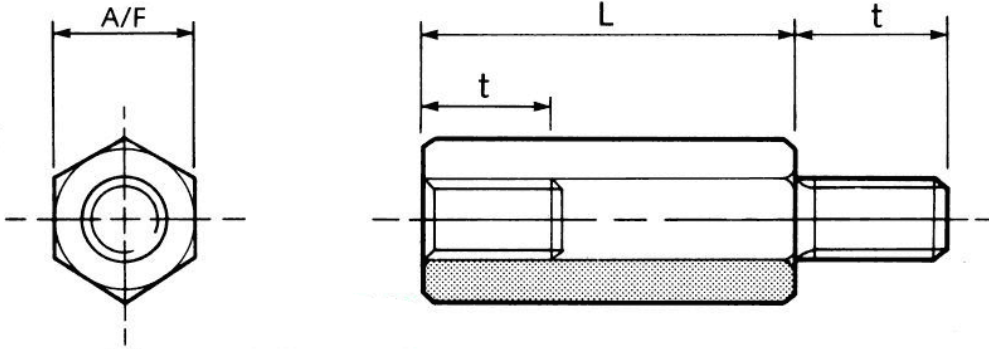

GH-2 - Metric Hex Low Voltage Insulators

Details:

- **Body material: Nylon 66**
- **Flammability: UL94 HB**
- **Colour: Natural**
- **Threaded insert material: brass**
- Standard Pack: 100/Bag

Symbol	Int. thread	Ext. thread	Wrench size	Int. thread length	Ext. thread length	Length	Material	
			A/F	t	t	L		
			[mm]	[mm]	[mm]	[mm]		
GH-M6-12.7-45-2	M6	M6	12.7	12.7	12.7	45	PA 66, brass	