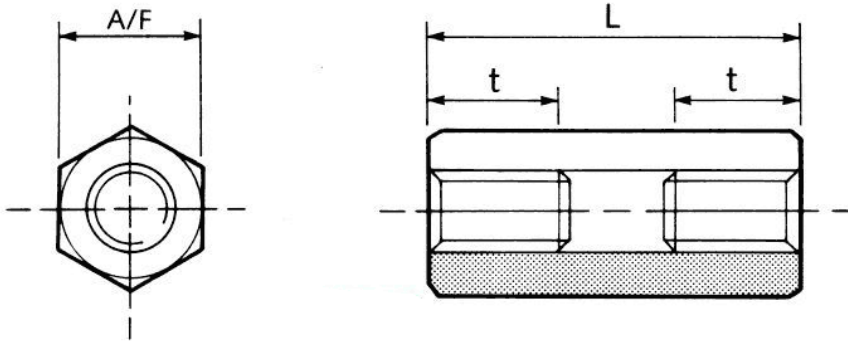

GH-1 - Metric Hex Low Voltage Insulators

Details:

- **Body material: Nylon 66**
- **Flammability: UL94 HB**
- **Colour: Natural**
- **Threaded insert material: brass**
- Standard Pack: 100/Bag

Symbol	Int. thread	Wrench size A/F	Int. thread length t	Length L	Material
		[mm]	[mm]	[mm]	
GH-M6-12.7-40-1	M6	12.7	12.7	40	PA 66, brass