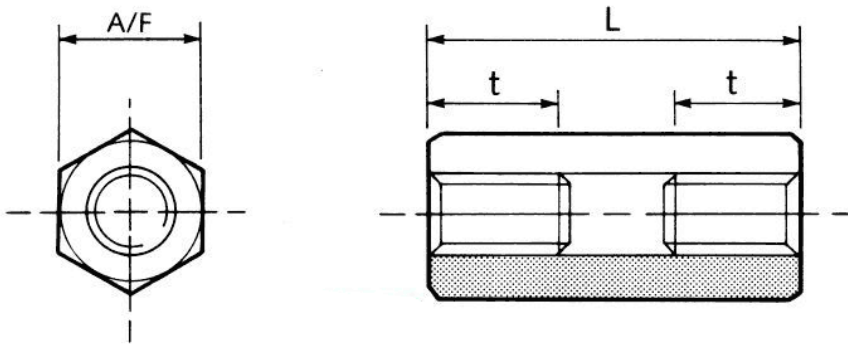

GH-1 - Metric Hex Low Voltage Insulators

Details:

- **Body material:** Nylon 66
- **Flammability:** UL94 HB
- **Colour:** Natural
- **Threaded insert material:** brass
- Standard Pack: 100/Bag

Symbol	Int. thread	Wrench size A/F	Int. thread length t	Length L	Material
		[mm]	[mm]	[mm]	
GH-M6-12.7-35-1	M6	12.7	12.7	35	PA 66, brass