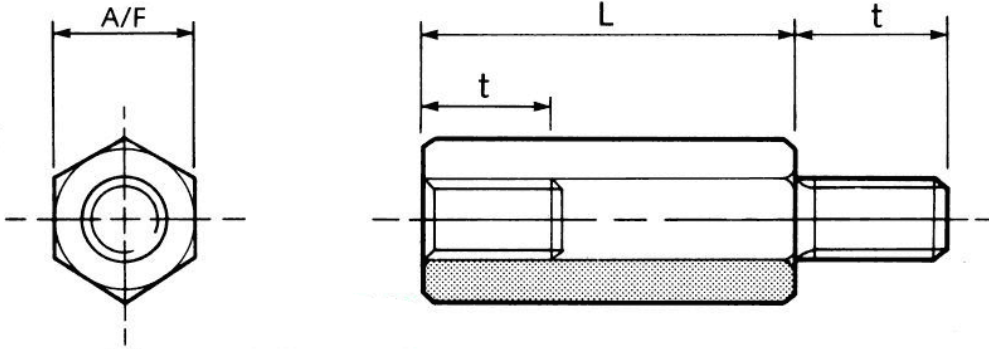

## GH-2 - Metric Hex Low Voltage Insulators

**Details:**

- **Body material: Nylon 66**
- **Flammability: UL94 HB**
- **Colour: Natural**
- **Threaded insert material: brass**
- Standard Pack: 100/Bag

Symbol	Int. thread	Ext. thread	Wrench size	Int. thread length	Ext. thread length	Length	Material	
			A/F	t	t	L		
			[mm]	[mm]	[mm]	[mm]		
GH-M6-12.7-30-2	M6	M6	12.7	12.7	12.7	30	PA 66, brass	