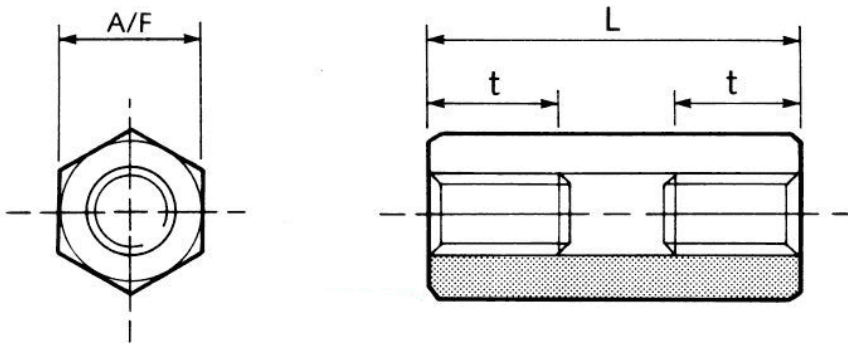

GH-1 - Metric Hex Low Voltage Insulators

Details:

- **Body material: Nylon 66**
- **Flammability: UL94 HB**
- **Colour: Natural**
- **Threaded insert material: brass**
- Standard Pack: 100/Bag

Symbol	Int. thread	Wrench size A/F	Int. thread length t	Length L	Material
		[mm]	[mm]	[mm]	
GH-M2-6.35-40-1	M2	6.35	6	40	PA 66, brass