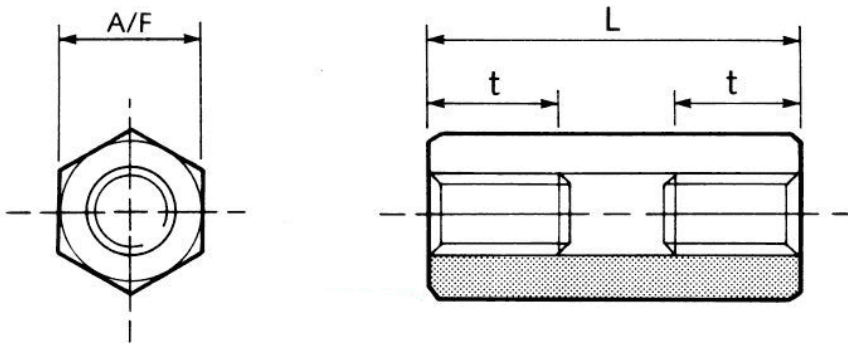

## GH-1 - Metric Hex Low Voltage Insulators

**Details:**

- **Body material:** Nylon 66
- **Flammability:** UL94 HB
- **Colour:** Natural
- **Threaded insert material:** brass
- Standard Pack: 100/Bag

Symbol	Int. thread	Wrench size A/F	Int. thread length t	Length L	Material
		[mm]	[mm]	[mm]	
GH-M2-6.35-30-1	M2	6.35	6	30	PA 66, brass