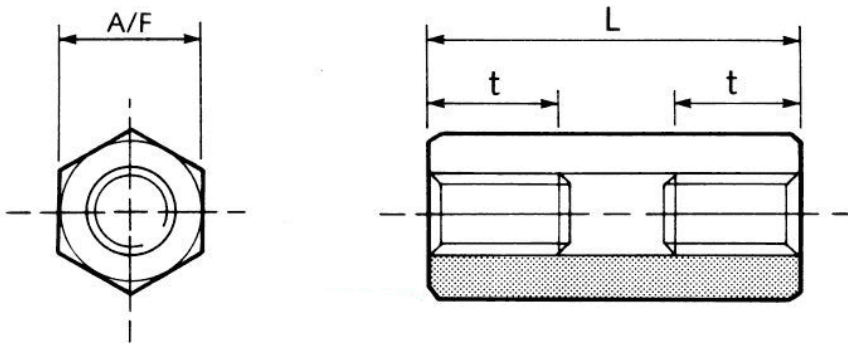

GH-1 - Metric Hex Low Voltage Insulators

Details:

- **Body material: Nylon 66**
- **Flammability: UL94 HB**
- **Colour: Natural**
- **Threaded insert material: brass**
- Standard Pack: 100/Bag

Symbol	Int. thread	Wrench size A/F	Int. thread length t	Length L	Material
		[mm]	[mm]	[mm]	
GH-M2-6.35-20-1	M2	6.35	6	20	PA 66, brass