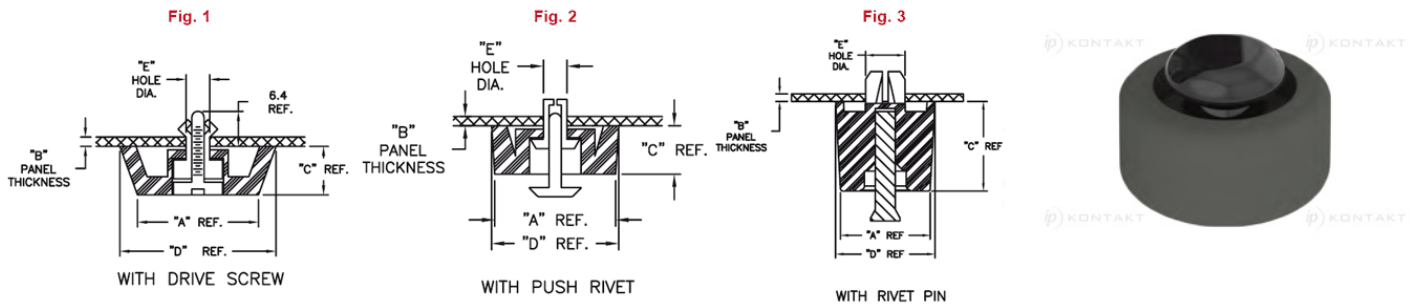

FF - Fast Foot

Details:

- **Material: UL94 HB TPE, RMS-76***
- **Material: UL94 HB TPE, RMS-42***
- **Material: UL94 HB TPE, RMS-416***
- **Material: UL94 HB Acetal, RMS-39***
- **Material: UL94 HB Acetal, RMS-63***
- **Material: UL94 HB Polypropylene, RMS-126***
- **Material: UL94 V-2 Nylon 6, RMS-52***
- **Color: black**
- **Standard pack: see table**

Symbol	A	Panel thickness range B	Height C	Ext. diameter D	Mounting hole diameter range E	Fig.	Foot material	Rivet/screw material	Grommet material	Standard pack
	[mm]	[mm]	[mm]	[mm]	[mm]					[szt./pcs]
FF-008-P4X7B	20	1.9 - 2.8	6	21	4.1 - 4.2	2	TPE, RMS-76*	Acetal, RMS-63*	PA 6, RMS-52*	100