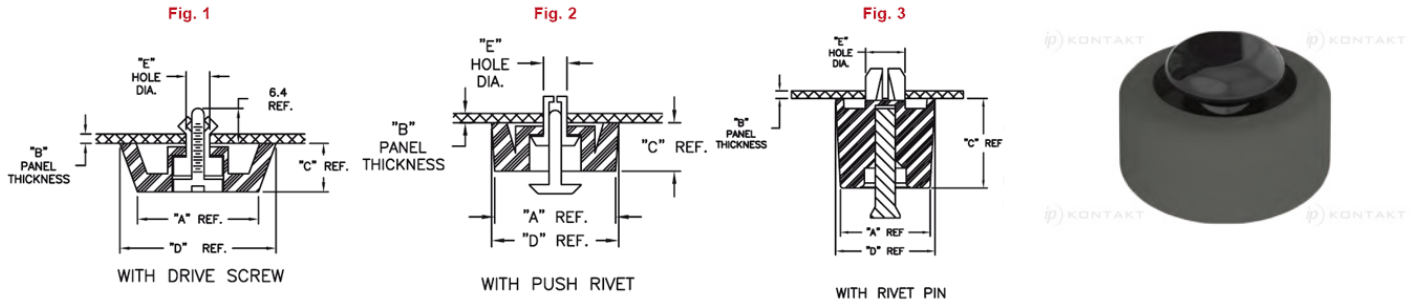

FF - Fast Foot

Details:

- **Material: UL94 HB TPE, RMS-76***
- **Material: UL94 HB TPE, RMS-42***
- **Material: UL94 HB TPE, RMS-416***
- **Material: UL94 HB Acetal, RMS-39***
- **Material: UL94 HB Acetal, RMS-63***
- **Material: UL94 HB Polypropylene, RMS-126***
- **Material: UL94 V-2 Nylon 6, RMS-52***
- **Color: black**
- **Standard pack: see table**

Symbol	A	Panel thickness range B	Height C	Ext. diameter D	Mounting hole diameter range E	Fig.	Foot material	Rivet/screw material	Grommet material	Standard pack
	[mm]	[mm]	[mm]	[mm]	[mm]					[szt./pcs]
FF-008-P4X6B	20	0.8 - 1.8	6	21	4.1 - 4.2	2	TPE, RMS-76*	Acetal, RMS-63*	PA 6, RMS-52*	100