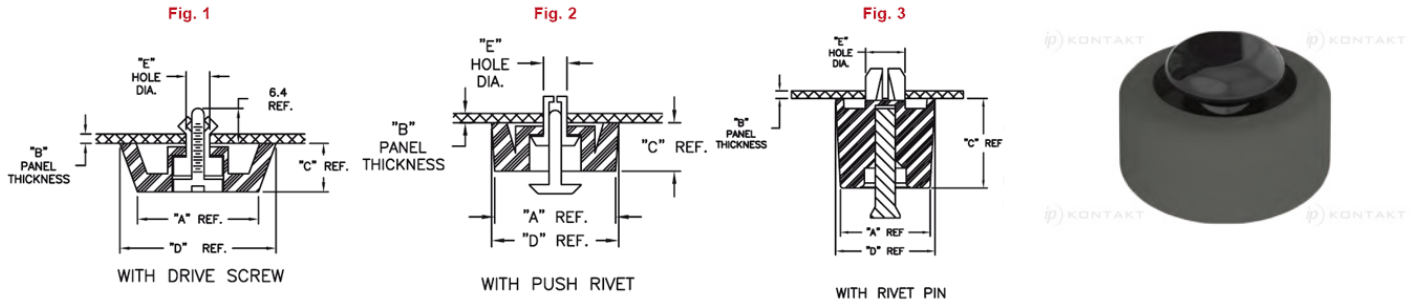

FF - Fast Foot

Details:

- **Material: UL94 HB TPE, RMS-76***
- **Material: UL94 HB TPE, RMS-42***
- **Material: UL94 HB TPE, RMS-416***
- **Material: UL94 HB Acetal, RMS-39***
- **Material: UL94 HB Acetal, RMS-63***
- **Material: UL94 HB Polypropylene, RMS-126***
- **Material: UL94 V-2 Nylon 6, RMS-52***
- **Color: black**
- **Standard pack: see table**

Symbol	A	Panel thickness range B	Height C	Ext. diameter D	Mounting hole diameter range E	Fig.	Foot material	Rivet/screw material	Grommet material	Standard pack
	[mm]	[mm]	[mm]	[mm]	[mm]					[szt./pcs]
FF-006-P5X6.5B	14	0.8 - 1.2	6	15	5.1 - 5.2	2	TPE, RMS-76*	Acetal, RMS-63*	PA 6, RMS-52*	100