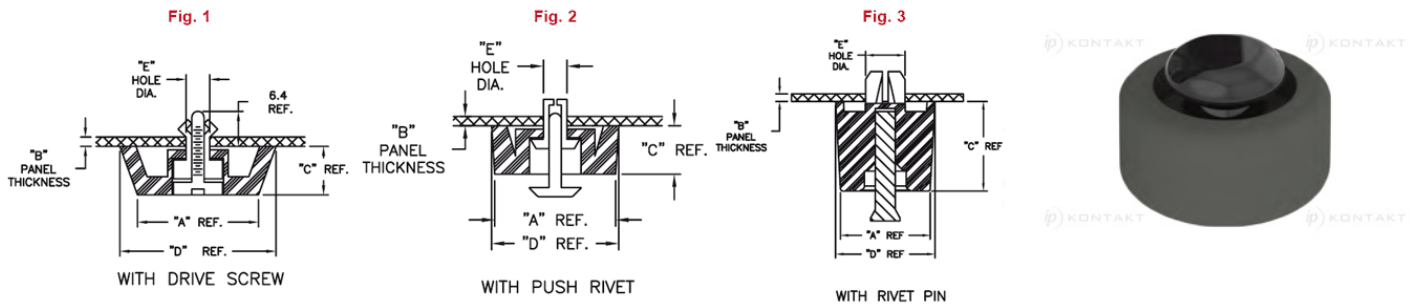

FF - Fast Foot

Details:

- **Material: UL94 HB TPE, RMS-76***
- **Material: UL94 HB TPE, RMS-42***
- **Material: UL94 HB TPE, RMS-416***
- **Material: UL94 HB Acetal, RMS-39***
- **Material: UL94 HB Acetal, RMS-63***
- **Material: UL94 HB Polypropylene, RMS-126***
- **Material: UL94 V-2 Nylon 6, RMS-52***
- **Color: black**
- **Standard pack: see table**

Symbol	A	Panel thickness range B	Height C	Ext. diameter D	Mounting hole diameter range E	Fig.	Foot material	Rivet/screw material	Grommet material	Standard pack
	[mm]	[mm]	[mm]	[mm]	[mm]					[szt./pcs]
FF-006-P4X7B	14	1 - 2	6	15	4.1 - 4.2	2	TPE, RMS-76*	Acetal, RMS-63*	PA 6, RMS-52*	100