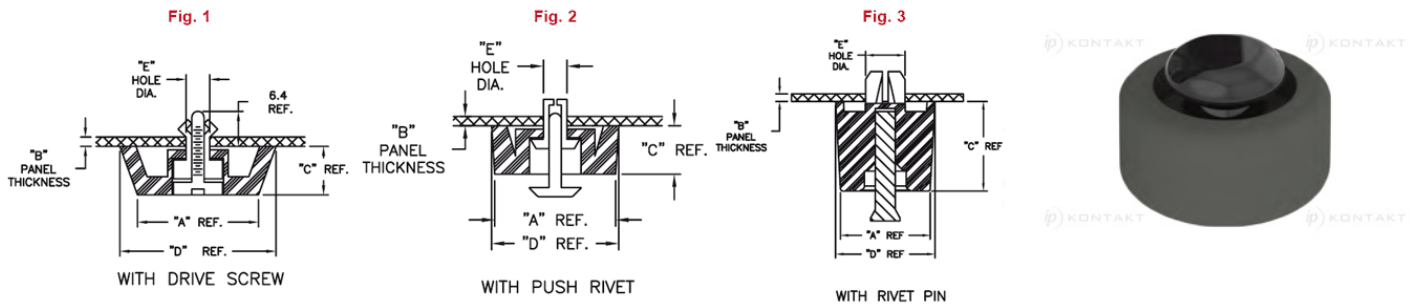

FF - Fast Foot

Details:

- **Material: UL94 HB TPE, RMS-76***
- **Material: UL94 HB TPE, RMS-42***
- **Material: UL94 HB TPE, RMS-416***
- **Material: UL94 HB Acetal, RMS-39***
- **Material: UL94 HB Acetal, RMS-63***
- **Material: UL94 HB Polypropylene, RMS-126***
- **Material: UL94 V-2 Nylon 6, RMS-52***
- **Color: black**
- **Standard pack: see table**

Symbol	A	Panel thickness range B	Height C	Ext. diameter D	Mounting hole diameter range E	Fig.	Foot material	Rivet/screw material	Grommet material	Standard pack
	[mm]	[mm]	[mm]	[mm]	[mm]					[szt./pcs]
FF-006-P4X6B	14	0.6 - 1	6	15	4.1 - 4.2	2	TPE, RMS-76*	Acetal, RMS-63*	PA 6, RMS-52*	100