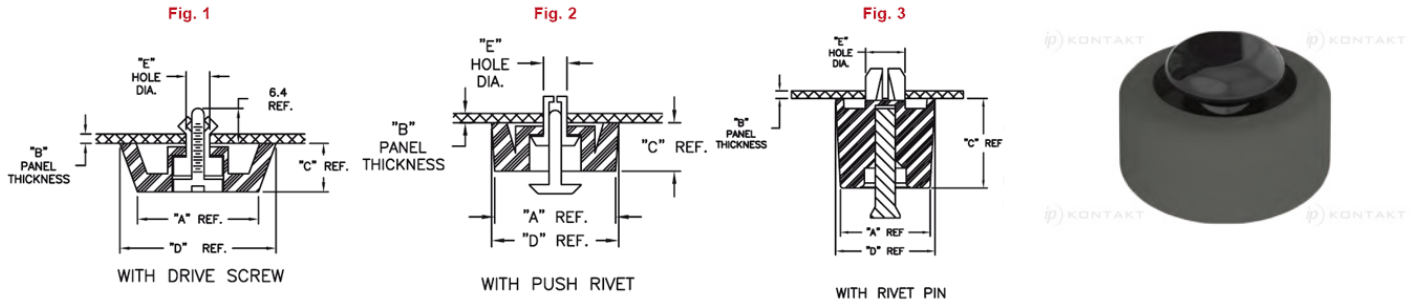

FF - Fast Foot

Details:

- **Material: UL94 HB TPE, RMS-76***
- **Material: UL94 HB TPE, RMS-42***
- **Material: UL94 HB TPE, RMS-416***
- **Material: UL94 HB Acetal, RMS-39***
- **Material: UL94 HB Acetal, RMS-63***
- **Material: UL94 HB Polypropylene, RMS-126***
- **Material: UL94 V-2 Nylon 6, RMS-52***
- **Color: black**
- **Standard pack: see table**

Symbol	A	Panel thickness range B	Height C	Ext. diameter D	Mounting hole diameter range E	Fig.	Foot material	Rivet/screw material	Grommet material	Standard pack
	[mm]	[mm]	[mm]	[mm]	[mm]					[szt./pcs]
FF-005-P4X8B	20	3.8 - 4.8	4.2	21	4.1 - 4.2	2	TPE, RMS-76*	Acetal, RMS-63*	PA 6, RMS-52*	100