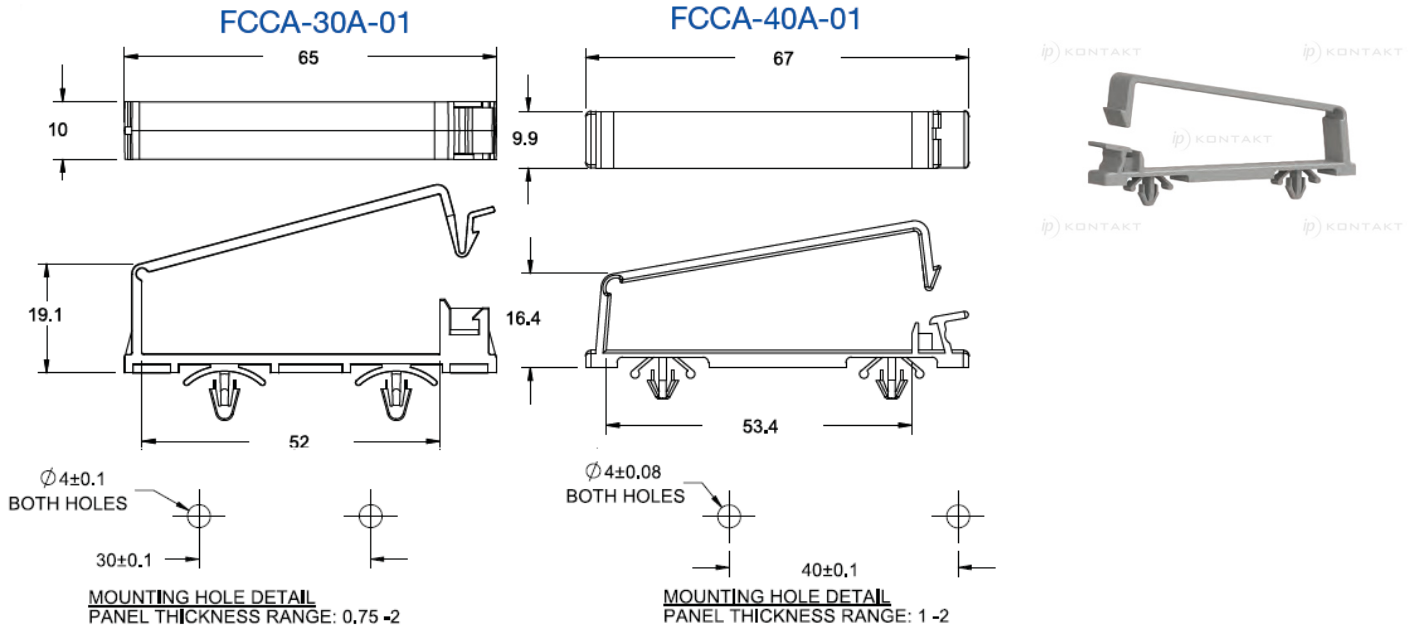

FCCA - Flat Cable Clamp, Arrowhead Mounted

Details:

- **Material: Nylon 6/6, RMS-01***
- **Color: Natural**
- **Standard Pack: 100/Bag**

Symbol	Panel thickness range	Mounting hole grid ± 0.1	Mounting hole diameter	Material	Flammability	Color
	[mm]	[mm]	[mm]			
FCCA-40A-01	1.0 - 2.0	40	4	PA 66	UL94 V-2	natural