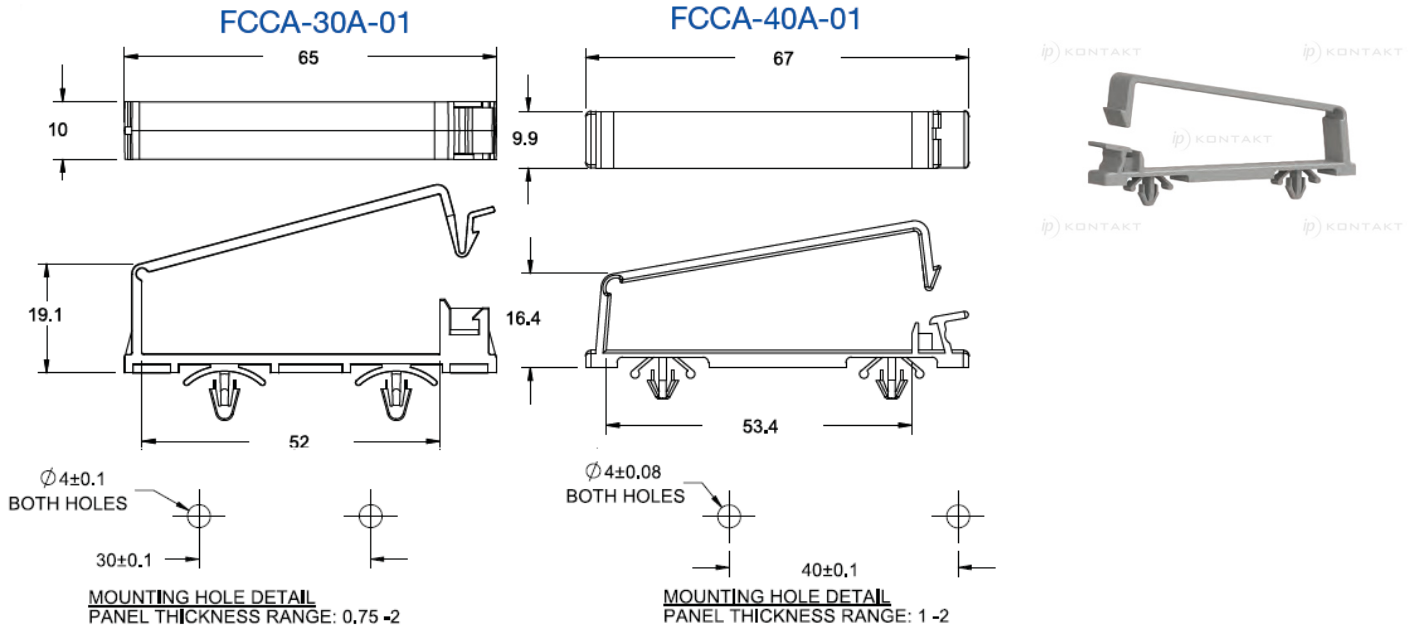

## FCCA - Flat Cable Clamp, Arrowhead Mounted

**Details:**

- **Material: Nylon 6/6, RMS-01\***
- **Color: Natural**
- **Standard Pack: 100/Bag**

Symbol	Panel thickness range	Mounting hole grid $\pm 0.1$	Mounting hole diameter	Material	Flammability	Color
	[mm]	[mm]	[mm]			
FCCA-30A-01	0.75 - 2.0	30	4	PA 66	UL94 V-2	natural