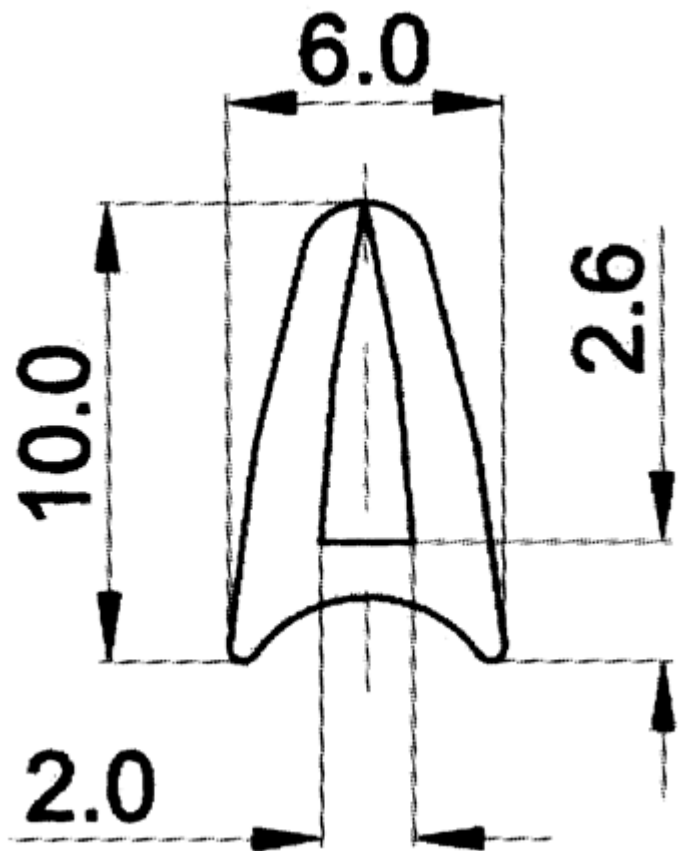

F-OK-1520 - Edge Grommets

Details:

- **Material:** EPDM
- **Colour:** see table
- Standard pack: 50 m roll

Symbol	Panel thickness range	Steel clamp	Material	Color	Standard pack
	[mm]				[m]
F-OK-1520-BLK	1.5 - 2.0	no	EPDM	black	50