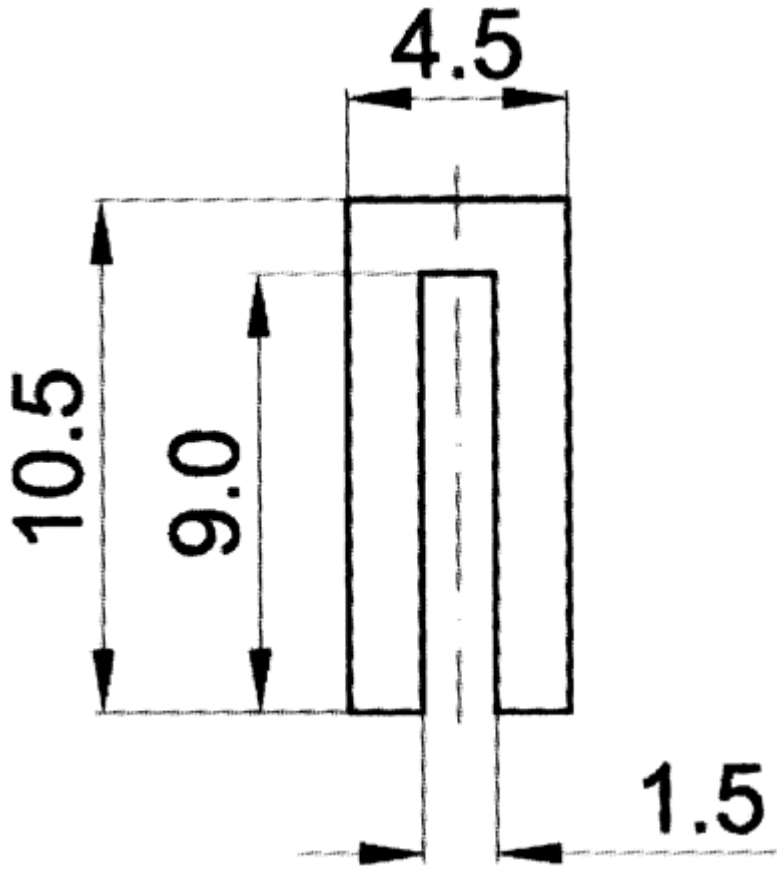

F-OK-0015 - Edge Grommets

Details:

- **Material: EPDM**
- **Colour: black**
- Standard pack: 25 m roll

Symbol	Panel thickness	Steel clamp	Material	Color	Standard pack
	[mm]				[m]
F-OK-0015-BLK	1.5	no	EPDM	black	25