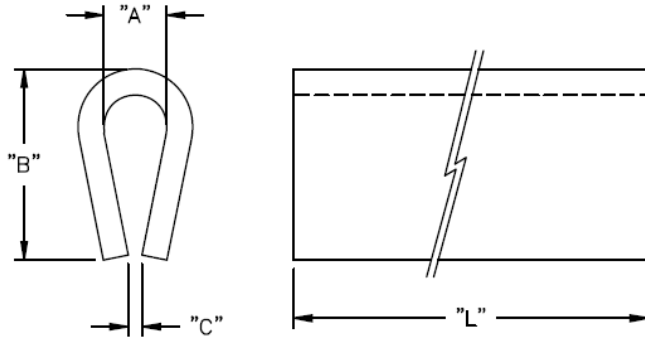

DSC - Duro-Strip Channel

Details:

- **Material:** see table
- **Color:** grey
- **Standard pack: 25M: 1.22M lengths x 25 pieces**

Symbol	A	B	C	Panel thickness	Material	Flammability	Color
	[mm]	[mm]	[mm]	[mm]			
DSC-3-48	6.4	15.9	1.1	1.6	PA 6	UL94 HB	grey