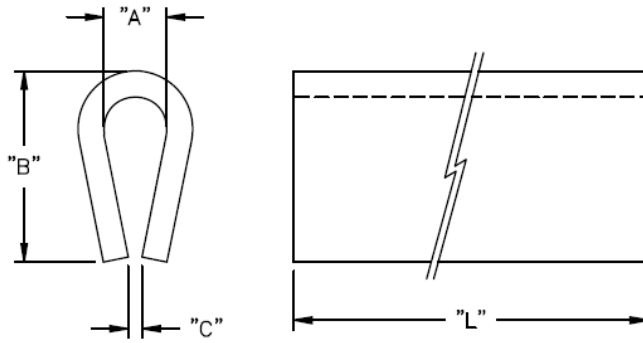

## DSC - Duro-Strip Channel

**Details:**

- **Material:** see table
- **Color:** grey
- **Standard pack:** 25M: 1.22M lengths x 25 pieces

Symbol	A	B	C	Panel thickness	Material	Flammability	Color
	[mm]	[mm]	[mm]	[mm]			
DSC-2-48	4.8	12.7	0.8	1.2	PA 6	-	grey