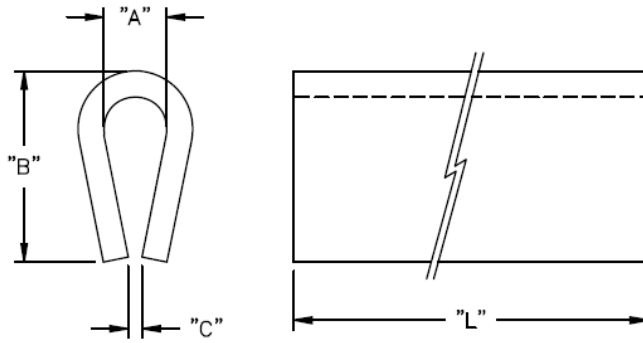

## DSC - Duro-Strip Channel

**Details:**

- **Material:** see table
- **Color:** grey
- **Standard pack:** 25M: 1.22M lengths x 25 pieces

Symbol	A	B	C	Panel thickness	Material	Flammability	Color
	[mm]	[mm]	[mm]	[mm]			
DSC-1-48	3.2	9.5	0.5	1.2	PA 6	-	grey