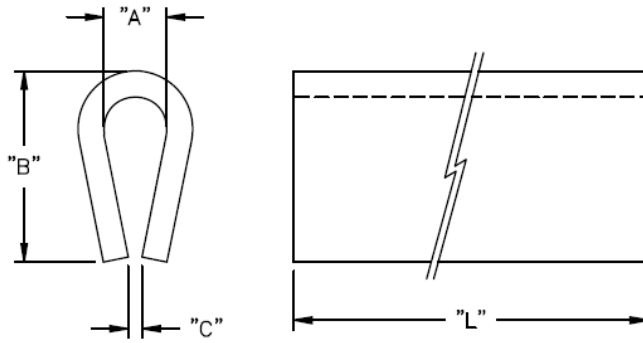

DSC - Duro-Strip Channel

Details:

- **Material:** see table
- **Color:** grey
- **Standard pack:** 25M: 1.22M lengths x 25 pieces

Symbol	A	B	C	Panel thickness	Material	Flammability	Color
	[mm]	[mm]	[mm]	[mm]			
DSC-.5-48	1.6	7.6	0.8	0.8	PA 6	UL94 HB	grey