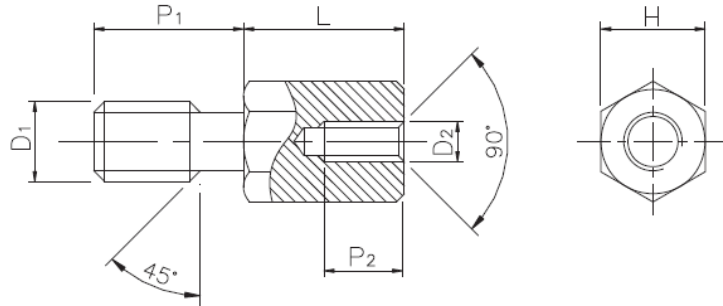

DSBG - Hexagonal Brass Standoff

Details:

- **Brass, RMS-231 ***
- **Nickel plated, RMS-234 ***
- **Standard pack: 100 pcs**

Symbol	Ext. thread length P1	Int. thread D2	Ext. thread D1	Wrench size H	Length L	Int. thread length P2	Standard pack	Material
	[mm]			[mm]	[mm]	[mm]		
DSBG-8-440-440-6	8	4-40	4-40	5	6	3.5	100	brass, nickel plated