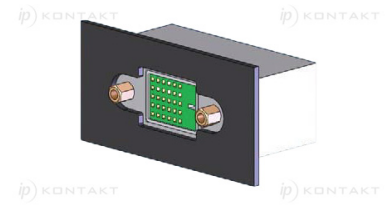

DSBG - Hexagonal Brass Standoff

Details:

- **Brass, RMS-231 ***
- **Nickel plated, RMS-234 ***
- **Standard pack: 100 pcs**

Symbol	Ext. thread length P1	Int. thread D2	Ext. thread D1	Wrench size H	Length L	Int. thread length P2	Standard pack	Material
	[mm]			[mm]	[mm]	[mm]		
DSBG-8-440-440-6	8	4-40	4-40	5	6	3.5	100	brass, nickel plated