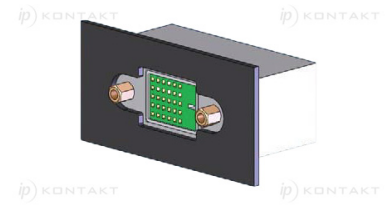

DSBG - Hexagonal Brass Standoff

Details:

- **Brass, RMS-231 ***
- **Nickel plated, RMS-234 ***
- **Standard pack: 100 pcs**

Symbol	Ext. thread length P1	Int. thread D2	Ext. thread D1	Wrench size H	Length L	Int. thread length P2	Standard pack	Material
	[mm]			[mm]	[mm]	[mm]		
DSBG-8-440-440-5	8	4-40	4-40	5	5	3	100	brass, nickel plated