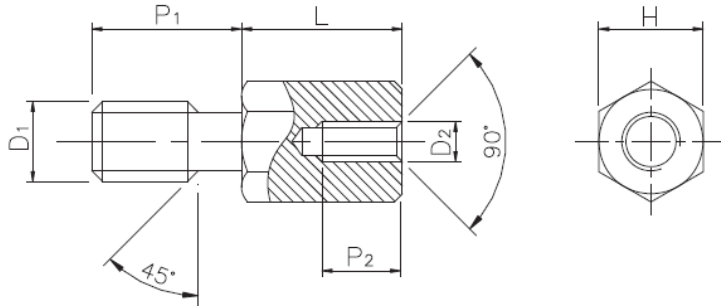

DSBG - Hexagonal Brass Standoff

Details:

- **Brass, RMS-231 ***
- **Nickel plated, RMS-234 ***
- **Standard pack: 100 pcs**

Symbol	Ext. thread length P1	Int. thread D2	Ext. thread D1	Wrench size H	Length L	Int. thread length P2	Standard pack	Material
	[mm]			[mm]	[mm]	[mm]		
DSBG-8-440-440-5	8	4-40	4-40	5	5	3	100	brass, nickel plated