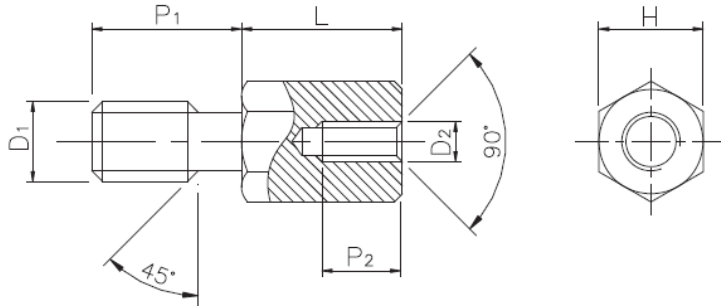

DSBG - Hexagonal Brass Standoff

Details:

- **Brass, RMS-231 ***
- **Nickel plated, RMS-234 ***
- **Standard pack: 100 pcs**

Symbol	Ext. thread length P1	Int. thread D2	Ext. thread D1	Wrench size H	Length L	Int. thread length P2	Standard pack	Material
	[mm]			[mm]	[mm]	[mm]		
DSBG-6-440-440-6	6	4-40	4-40	5	6	3.5	100	brass, nickel plated