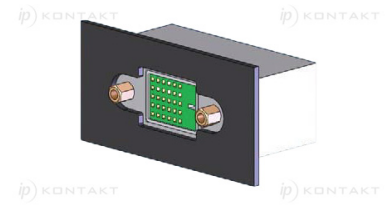

DSBG - Hexagonal Brass Standoff

Details:

- **Brass, RMS-231 ***
- **Nickel plated, RMS-234 ***
- **Standard pack: 100 pcs**

Symbol	Ext. thread length P1	Int. thread D2	Ext. thread D1	Wrench size H	Length L	Int. thread length P2	Standard pack	Material
	[mm]			[mm]	[mm]	[mm]		
DSBG-6-440-440-6	6	4-40	4-40	5	6	3.5	100	brass, nickel plated