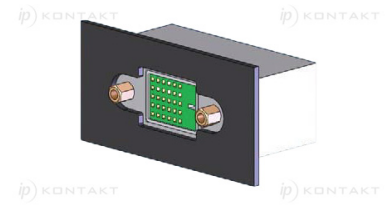

DSBG - Hexagonal Brass Standoff

Details:

- **Brass, RMS-231 ***
- **Nickel plated, RMS-234 ***
- **Standard pack: 100 pcs**

Symbol	Ext. thread length P1	Int. thread D2	Ext. thread D1	Wrench size H	Length L	Int. thread length P2	Standard pack	Material
	[mm]			[mm]	[mm]	[mm]		
DSBG-6-440-440-5	6	4-40	4-40	5	5	3	100	brass, nickel plated