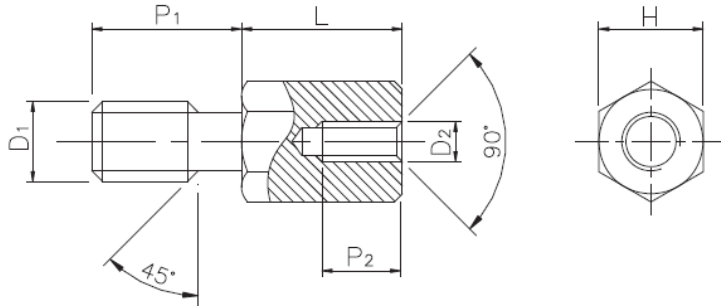

DSBG - Hexagonal Brass Standoff

Details:

- **Brass, RMS-231 ***
- **Nickel plated, RMS-234 ***
- **Standard pack: 100 pcs**

Symbol	Ext. thread length P1	Int. thread D2	Ext. thread D1	Wrench size H	Length L	Int. thread length P2	Standard pack	Material
	[mm]			[mm]	[mm]	[mm]		
DSBG-6-440-440-5	6	4-40	4-40	5	5	3	100	brass, nickel plated