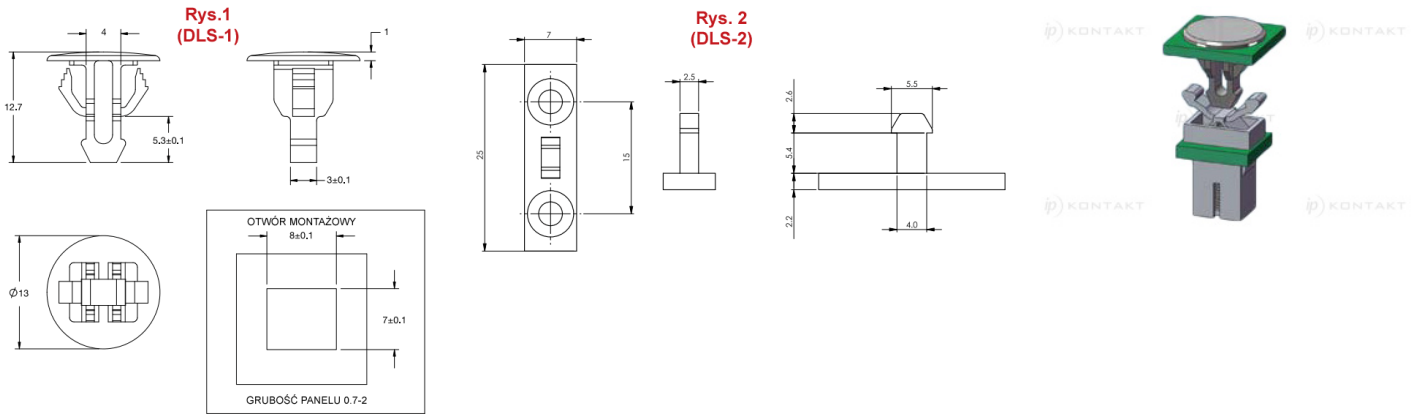

## DLS - Door Latch

**Details:**

- **Material: Acetal (POM), RMS-14\***
- **Flammability: UL94 HB**
- **Color: Black**
- **Standard Pack: 1000/Bag**

Symbol	Fig.	Mounting method	Material	Flammability	Color
DLS-1	1	Reverse Mount	POM	UL94 HB	black