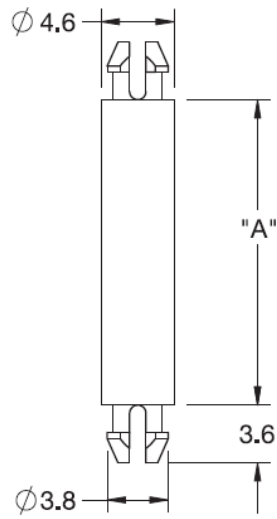

## DLMSPM - Mini Support Post

**Details:**

- **Material: Nylon 6/6, UL 94 V-2, RMS-01\***
- **Material: Nylon 6/6, UL 94 V-0, RMS-19\***
- **Color: natural**
- **Standard pack: 1000 pcs**

Symbol	Height A $\pm 0.4$	Top mounting hole dia. $\pm 0.05$	Top panel thickness	Bottom mounting hole dia. $\pm 0.05$	Bottom panel thickness	Material	Flammability	Color
	[mm]	[mm]	[mm]	[mm]	[mm]			
DLMSPM-24-19	38.1	3.18	1.57	3.18	1.57	PA 66	UL94 V-0	natural