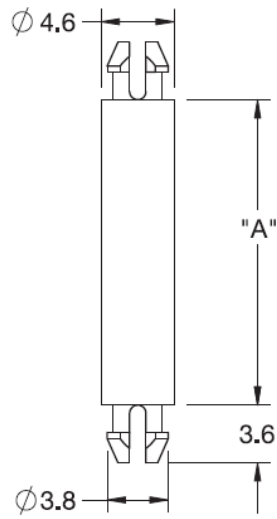

## DLMSPM - Mini Support Post

**Details:**

- **Material: Nylon 6/6, UL 94 V-2, RMS-01\***
- **Material: Nylon 6/6, UL 94 V-0, RMS-19\***
- **Color: natural**
- **Standard pack: 1000 pcs**

Symbol	Height A $\pm 0.4$	Top mounting hole dia. $\pm 0.05$	Top panel thickness	Bottom mounting hole dia. $\pm 0.05$	Bottom panel thickness	Material	Flammability	Color
	[mm]	[mm]	[mm]	[mm]	[mm]			
DLMSPM-20-19	31.7	3.18	1.57	3.18	1.57	PA 66	UL94 V-0	natural