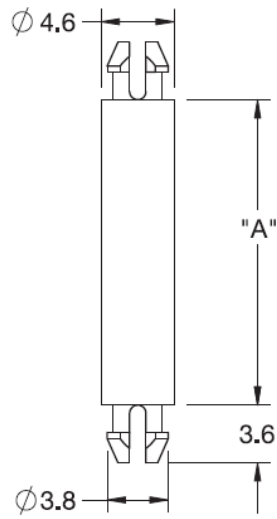

## DLMSPM - Mini Support Post

**Details:**

- **Material: Nylon 6/6, UL 94 V-2, RMS-01\***
- **Material: Nylon 6/6, UL 94 V-0, RMS-19\***
- **Color: natural**
- **Standard pack: 1000 pcs**

Symbol	Height A ±0.4	Top mounting hole dia. ±0.05	Top panel thickness	Bottom mounting hole dia. ±0.05	Bottom panel thickness	Material	Flammability	Color
	[mm]	[mm]	[mm]	[mm]	[mm]			
DLMSPM-16-19	25.4	3.18	1.57	3.18	1.57	PA 66	UL94 V-0	natural