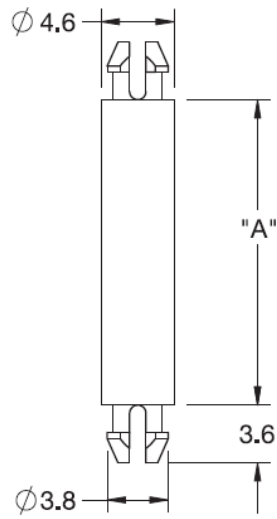

## DLMSPM - Mini Support Post

**Details:**

- **Material: Nylon 6/6, UL 94 V-2, RMS-01\***
- **Material: Nylon 6/6, UL 94 V-0, RMS-19\***
- **Color: natural**
- **Standard pack: 1000 pcs**

Symbol	Height A ±0.4	Top mounting hole dia. ±0.05	Top panel thickness	Bottom mounting hole dia. ±0.05	Bottom panel thickness	Material	Flammability	Color
	[mm]	[mm]	[mm]	[mm]	[mm]			
DLMSPM-14-19	22.2	3.18	1.57	3.18	1.57	PA 66	UL94 V-0	natural