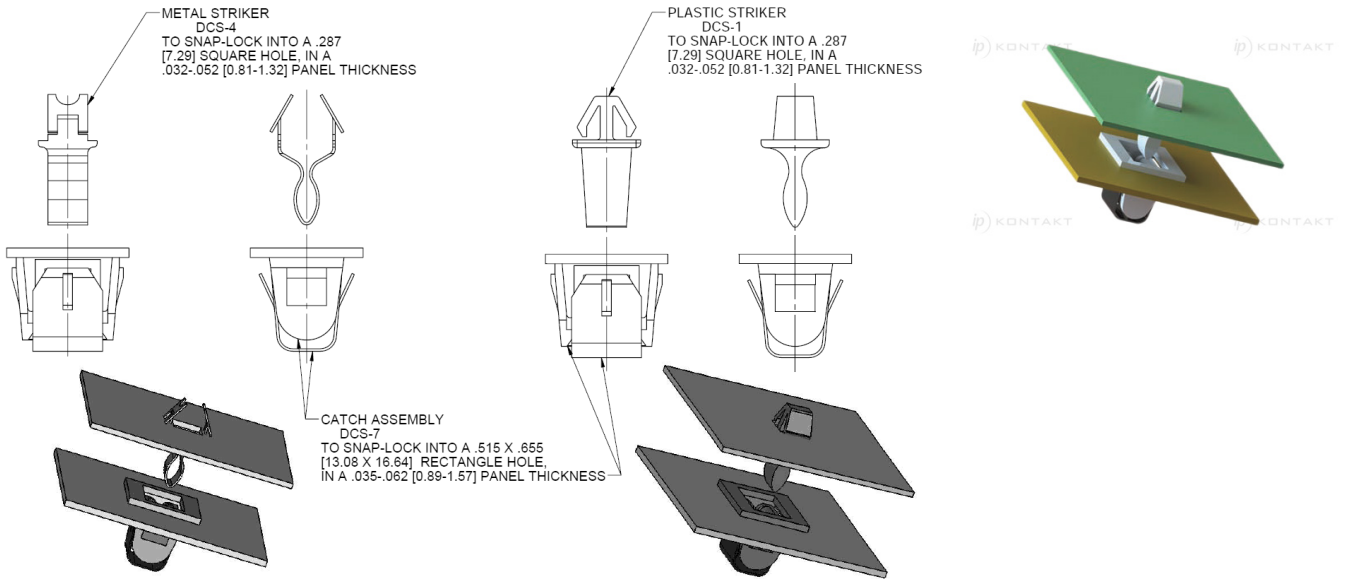

DCS - Metal and Plastic Catch and Striker

Details:

- **Material:** see table
- **Color:** see table
- **Standard pack 500 pcs**

Symbol	Description	Panel thickness range	Type	Material	Flammability	Color
		[mm]				
DCS-7	To snap lock into a 13.08 x 16.64 rectangular hole	0.89 - 1.57	3	PA 66	UL94 V-2	natural