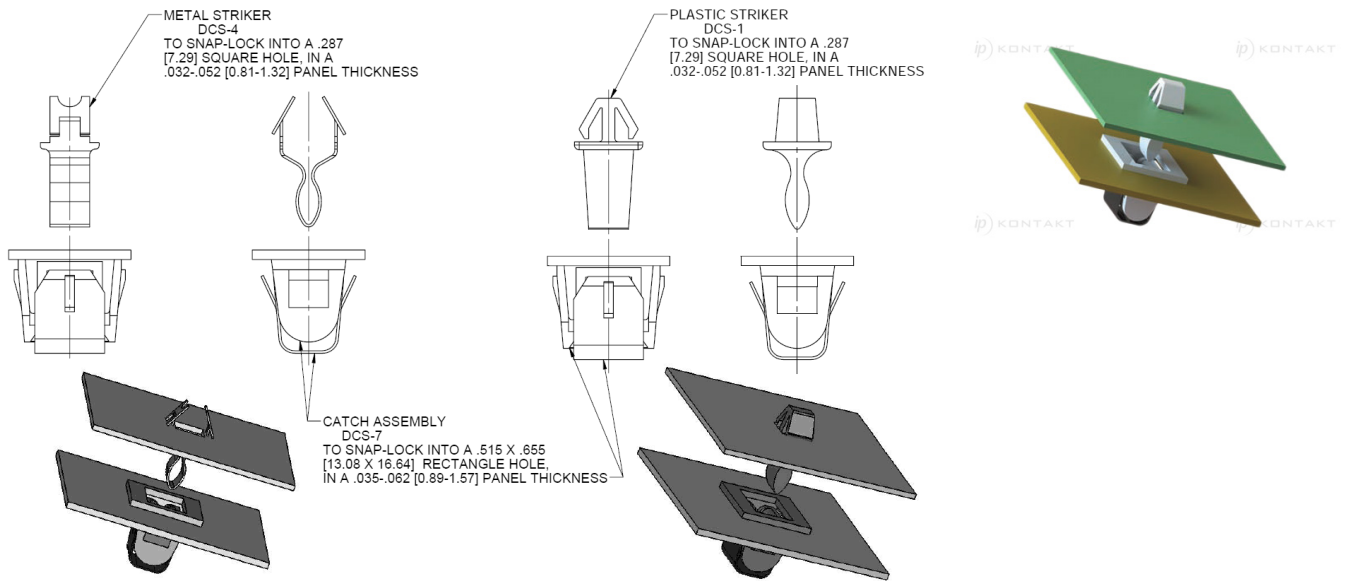

DCS - Metal and Plastic Catch and Striker

Details:

- **Material:** see table
- **Color:** see table
- **Standard pack 500 pcs**

Symbol	Description	Panel thickness range	Type	Material	Flammability	Color
		[mm]				
DCS-1	To snap lock into a 7.29 square hole	0.81 - 1.32	1	POM	UL94 HB	natural