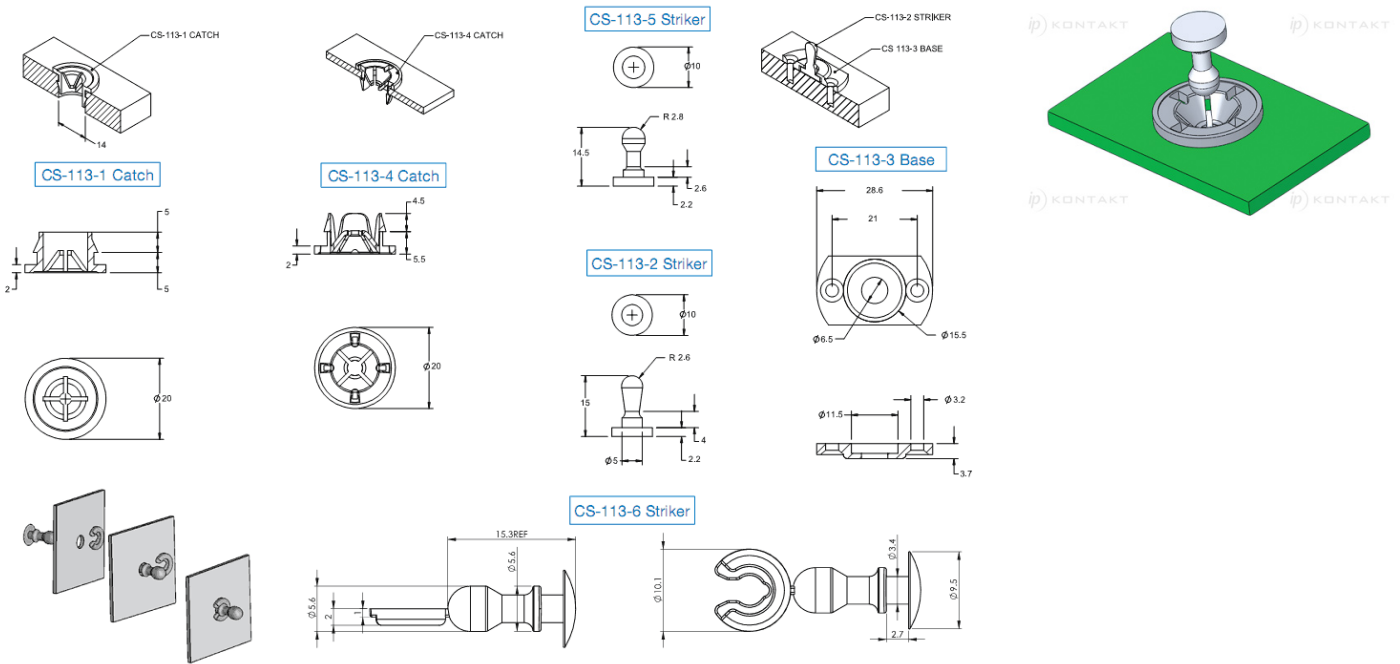

CS - Catch and Striker

Details:

- **Nylon 6/6, UL 94 HB, RMS-73 ***
- **Color:** black
- **Nylon 6, UL 94 V-2, RMS- 139 ***
- **Color:** natural
- **Nylon 6/6, UL 94 V-2, RMS-01 ***
- **Color:** natural
- **Acetal, UL 94 HB, RMS-39 ***
- **Color:** black
- Standard pack: 500 pcs

Symbol	Mounting method	Panel thickness range	Material	Flammability	Color
		[mm]			
CS-113-5	Use abse CS-113-3	-	PA 66	UL94 V-2	natural

Average Insertion & Extraction Data				
Part No.	CS-113-1		CS-113-4	
	Insertion	Extractin	Insertion	Extraction
	[N]			
CS-113-2	34	22	12	11
CS-113-5	24	64	16	38