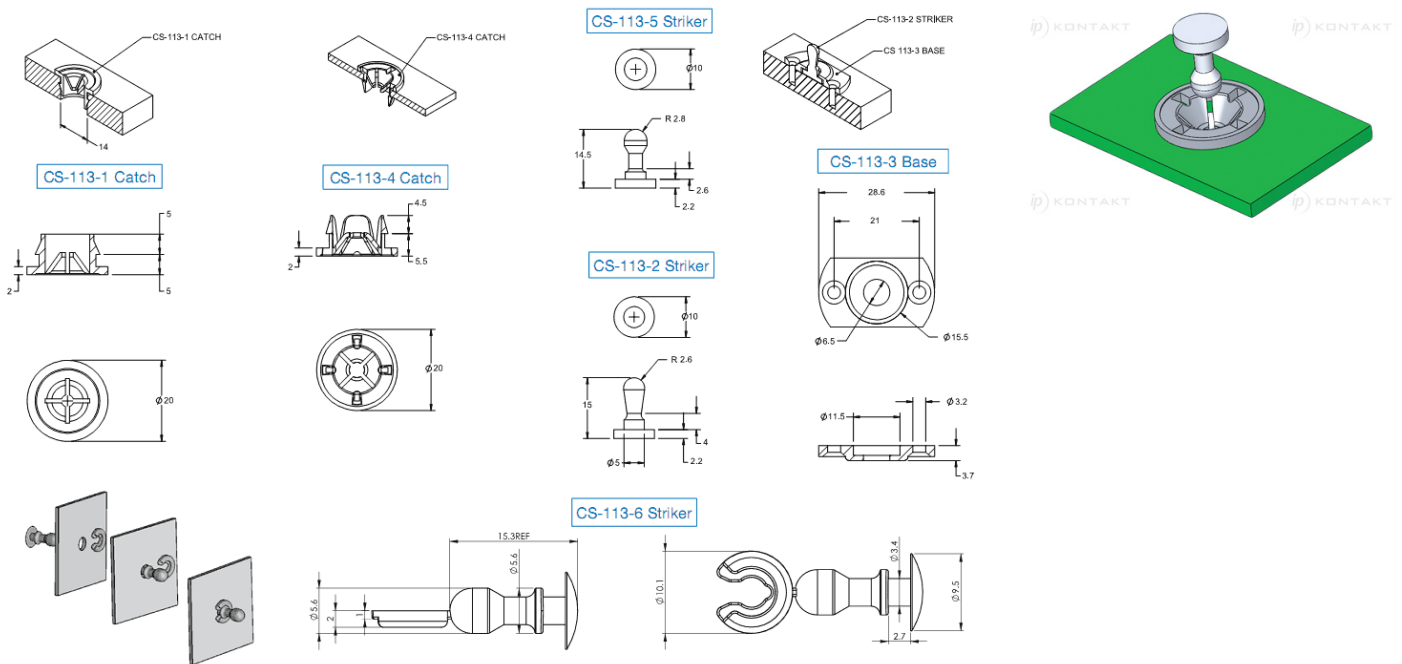

## CS - Catch and Striker

**Details:**

- **Nylon 6/6, UL 94 HB, RMS-73 \***
- **Color:** black
- **Nylon 6, UL 94 V-2, RMS- 139 \***
- **Color:** natural
- **Nylon 6/6, UL 94 V-2, RMS-01 \***
- **Color:** natural
- **Acetal, UL 94 HB, RMS-39 \***
- **Color:** black
- Standard pack: 500 pcs

Symbol	Mounting method	Panel thickness range	Material	Flammability	Color
		[mm]			
CS-113-4	Snap in hole 14 ± 0.08	3.2	PA 6	UL94 V-2	natural

Average Insertion & Extraction Data				
Part No.	CS-113-1		CS-113-4	
	Insertion	Extractin	Insertion	Extraction
	[N]			
CS-113-2	34	22	12	11
CS-113-5	24	64	16	38