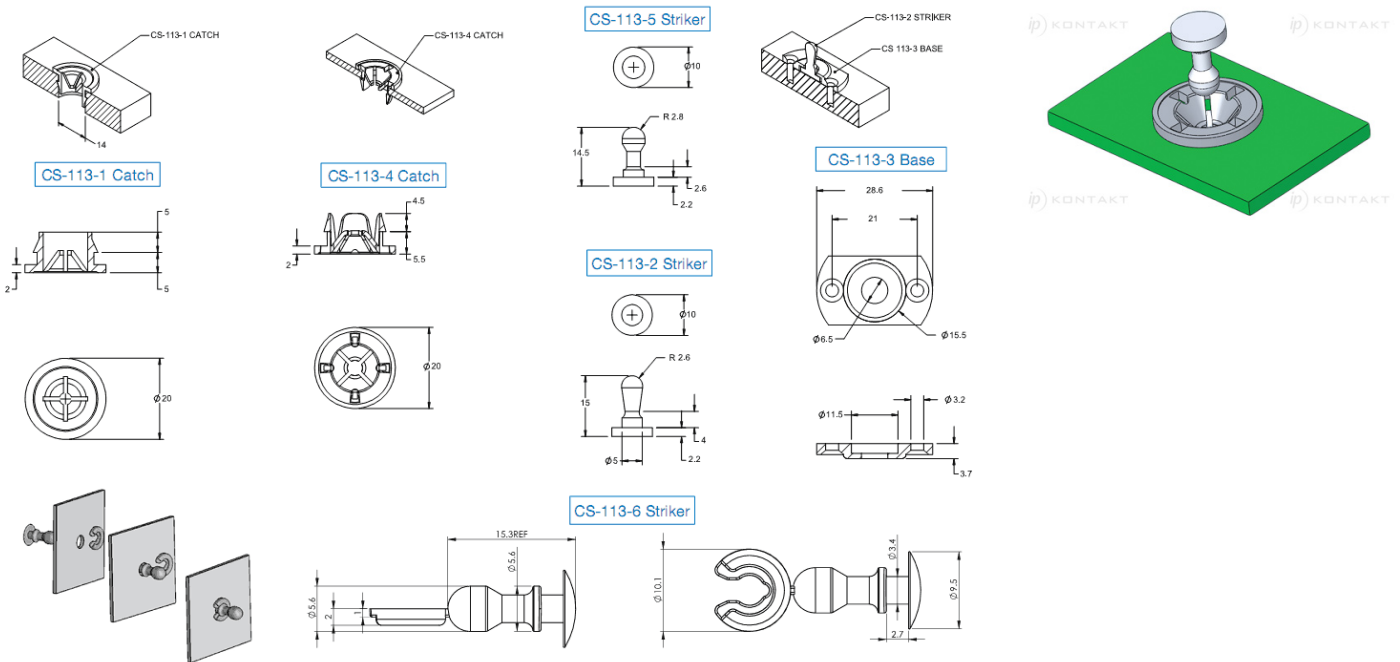

CS - Catch and Striker

Details:

- **Nylon 6/6, UL 94 HB, RMS-73 ***
- **Color:** black
- **Nylon 6, UL 94 V-2, RMS- 139 ***
- **Color:** natural
- **Nylon 6/6, UL 94 V-2, RMS-01 ***
- **Color:** natural
- **Acetal, UL 94 HB, RMS-39 ***
- **Color:** black
- Standard pack: 500 pcs

Symbol	Mounting method	Panel thickness range	Material	Flammability	Color
		[mm]			
CS-113-3	Counter Sunk Scre #4, #5 or M3	-	Acetal	UL94 HB	black

Average Insertion & Extraction Data				
Part No.	CS-113-1		CS-113-4	
	Insertion	Extractin	Insertion	Extraction
	[N]			
CS-113-2	34	22	12	11
CS-113-5	24	64	16	38