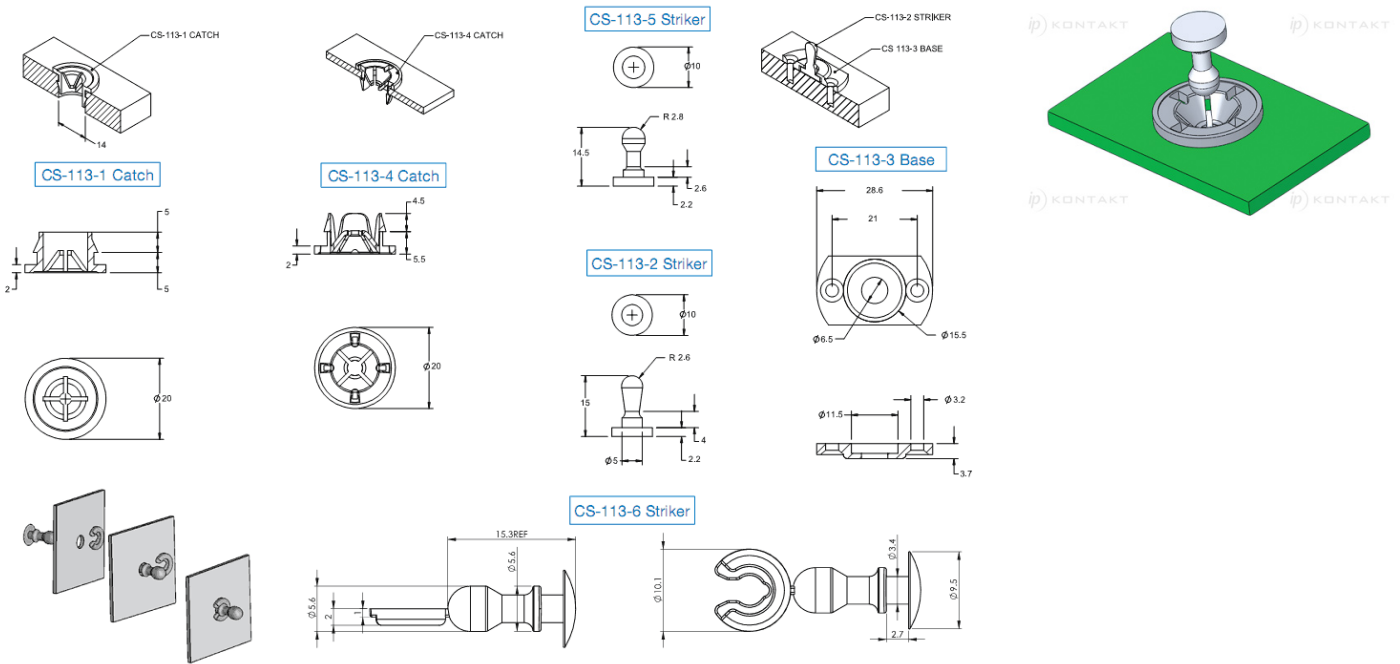

CS - Catch and Striker

Details:

- **Nylon 6/6, UL 94 HB, RMS-73 ***
- **Color:** black
- **Nylon 6, UL 94 V-2, RMS- 139 ***
- **Color:** natural
- **Nylon 6/6, UL 94 V-2, RMS-01 ***
- **Color:** natural
- **Acetal, UL 94 HB, RMS-39 ***
- **Color:** black
- Standard pack: 500 pcs

Symbol	Mounting method	Panel thickness range	Material	Flammability	Color
		[mm]			
CS-113-2	Use abse CS-113-3	-	PA 66	UL94 HB	black

Average Insertion & Extraction Data				
Part No.	CS-113-1		CS-113-4	
	Insertion	Extractin	Insertion	Extraction
	[N]			
CS-113-2	34	22	12	11
CS-113-5	24	64	16	38