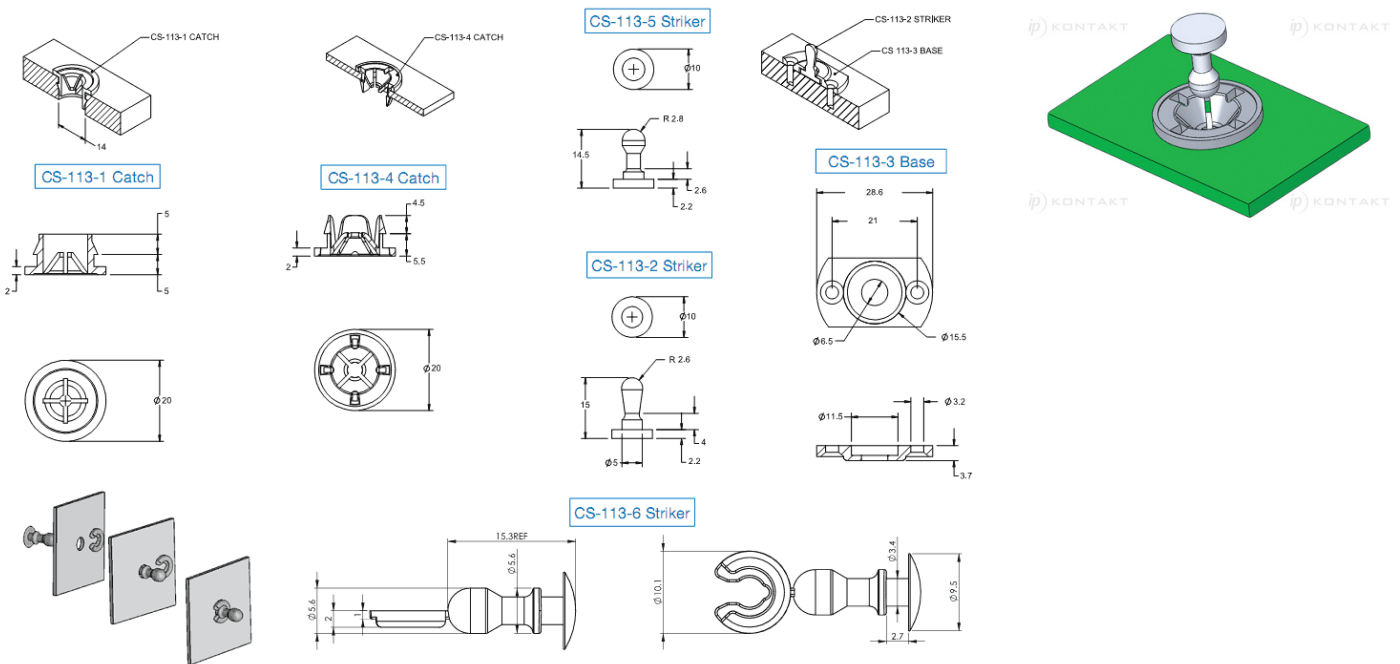

CS - Catch and Striker

Details:

- **Nylon 6/6, UL 94 HB, RMS-73 ***
- **Color:** black
- **Nylon 6, UL 94 V-2, RMS- 139 ***
- **Color:** natural
- **Nylon 6/6, UL 94 V-2, RMS-01 ***
- **Color:** natural
- **Acetal, UL 94 HB, RMS-39 ***
- **Color:** black
- Standard pack: 500 pcs

Symbol	Mounting method	Panel thickness range	Material	Flammability	Color
		[mm]			
CS-113-1	Push in fole 14 ± 0.08	10.0 min	PA 66	UL94 HB	black

Average Insertion & Extraction Data				
Part No.	CS-113-1		CS-113-4	
	Insertion	Extractin	Insertion	Extraction
	[N]			
CS-113-2	34	22	12	11
CS-113-5	24	64	16	38