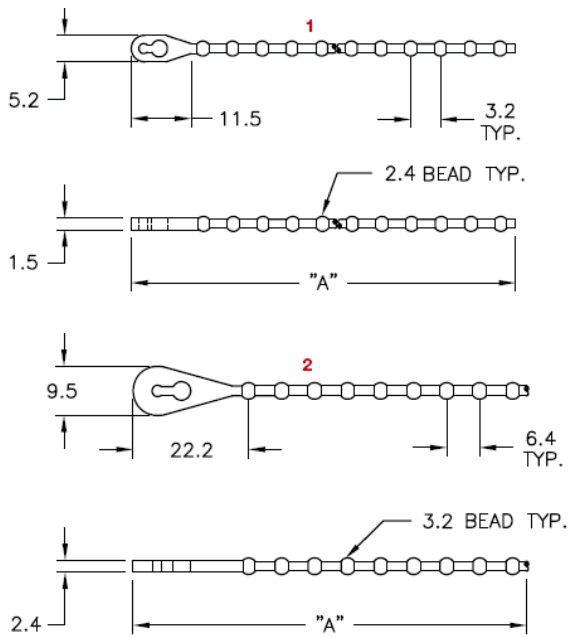

BT - Beaded Tie

Details:

- **Material: PP, RMS-10***
- **Material: PP, RMS-01***
- **Color: see table**
- **Standard Pack: 1000/Bag**

Symbol	Length A	Max. cable bundle diameter	Type	Material	Flammability	Color
	[mm]					
BT-8-10-RD	222.3	60.3	2	PP	UL94 HB	red