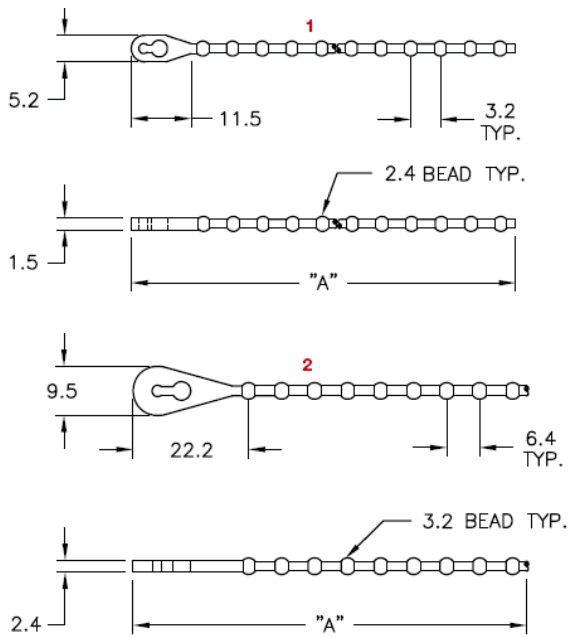

BT - Beaded Tie

Details:

- **Material: PP, RMS-10***
- **Material: PP, RMS-01***
- **Color: see table**
- **Standard Pack: 1000/Bag**

Symbol	Length A	Max. cable bundle diameter	Type	Material	Flammability	Color
	[mm]					
BT-5-01-NT	127	31.8	1	PA 66	UL94 V-2	natural