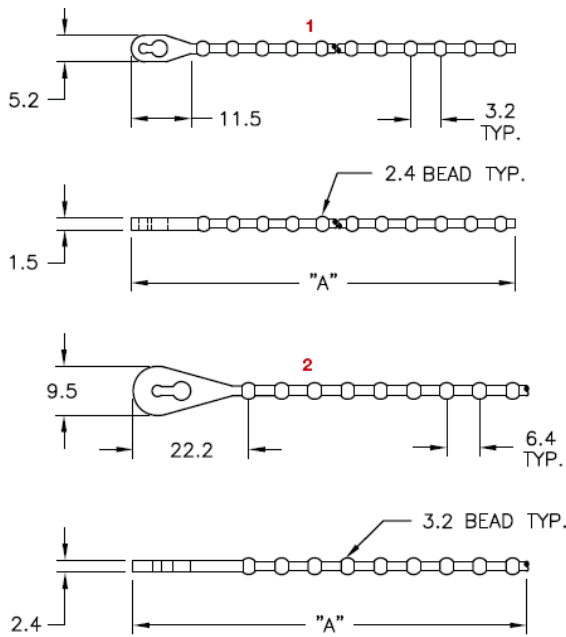

BT - Beaded Tie

Details:

- **Material: PP, RMS-10***
- **Material: PP, RMS-01***
- **Color: see table**
- **Standard Pack: 1000/Bag**

Symbol	Length A	Max. cable bundle diameter	Type	Material	Flammability	Color
	[mm]					
BT-4-10-YL	101.6	25.4	1	PP	UL94 HB	yellow