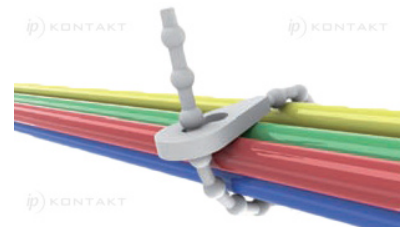

BT - Beaded Tie

Details:

- **Material: PP, RMS-10***
- **Material: PP, RMS-01***
- **Color: see table**
- **Standard Pack: 1000/Bag**

Symbol	Length A	Max. cable bundle diameter	Type	Material	Flammability	Color
	[mm]					
BT-4-10-YL	101.6	25.4	1	PP	UL94 HB	yellow