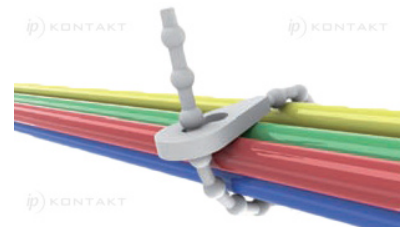

BT - Beaded Tie

Details:

- **Material: PP, RMS-10***
- **Material: PP, RMS-01***
- **Color: see table**
- **Standard Pack: 1000/Bag**

Symbol	Length A	Max. cable bundle diameter	Type	Material	Flammability	Color
	[mm]					
BT-2-10-YL	63.5	14.3	1	PP	UL94 HB	yellow