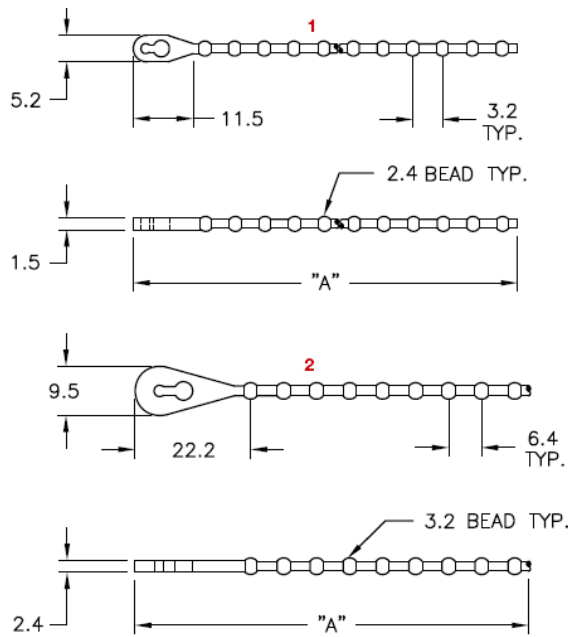

BT - Beaded Tie

Details:

- **Material: PP, RMS-10***
- **Material: PP, RMS-01***
- **Color: see table**
- **Standard Pack: 1000/Bag**

Symbol	Length A	Max. cable bundle diameter	Type	Material	Flammability	Color
	[mm]					
BT-2-10-YL	63.5	14.3	1	PP	UL94 HB	yellow