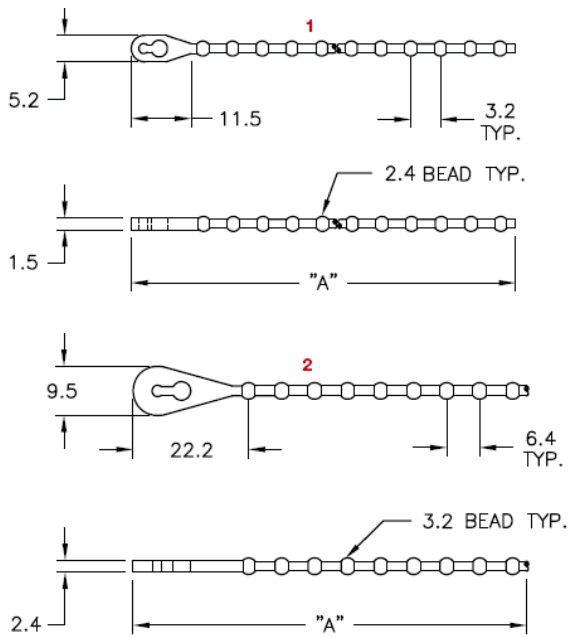

BT - Beaded Tie

Details:

- **Material: PP, RMS-10***
- **Material: PP, RMS-01***
- **Color: see table**
- **Standard Pack: 1000/Bag**

| Symbol | Length A | Max. cable bundle diameter | Type | Material | Flammability | Color |
|------------|----------|----------------------------|------|----------|--------------|-------|
| | [mm] | | | | | |
| BT-2-10-RD | 63.5 | 14.3 | 1 | PP | UL94 HB | red |